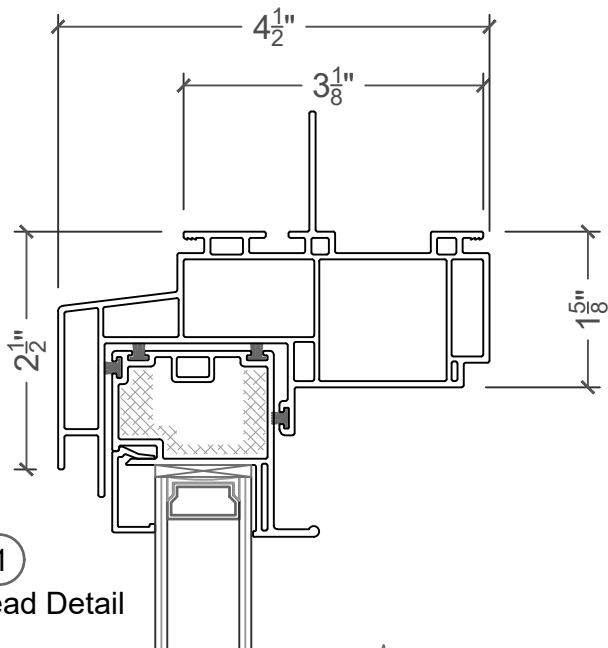

Stergis 5400 DH Series Window

1 Head Detail

4 Jamb Detail

2 Meeting Rail

3 Sill Detail

**STERGIS**  
 WINDOWS • DOORS  
 79 Walton St, Attleboro, Ma 02703  
 PH: 508.455.0661 - 1.888.STERGIS