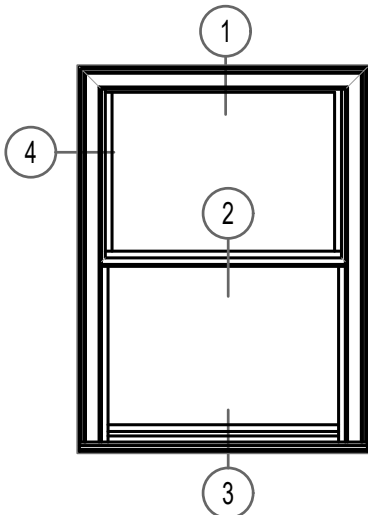

Stergis 5400 DH Series Window

1 Head Detail

4 Jamb Detail

2 Meeting Rail

3 Sill Detail

**STERGIS**  
 WINDOWS • DOORS  
 79 Walton St, Attleboro, Ma 02703  
 PH: 508.455.0661 - 1.888.STERGIS