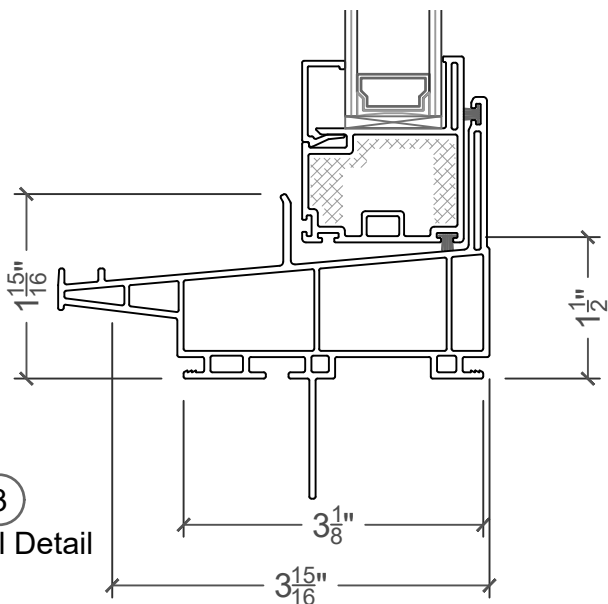

Stergis 5400 DH Series Window

1 Head Detail

4 Jamb Detail

2 Meeting Rail

3 Sill Detail

**STERGIS**  
 WINDOWS • DOORS  
 79 Walton St, Attleboro, Ma 02703  
 PH: 508.455.0661 - 1.888.STERGIS