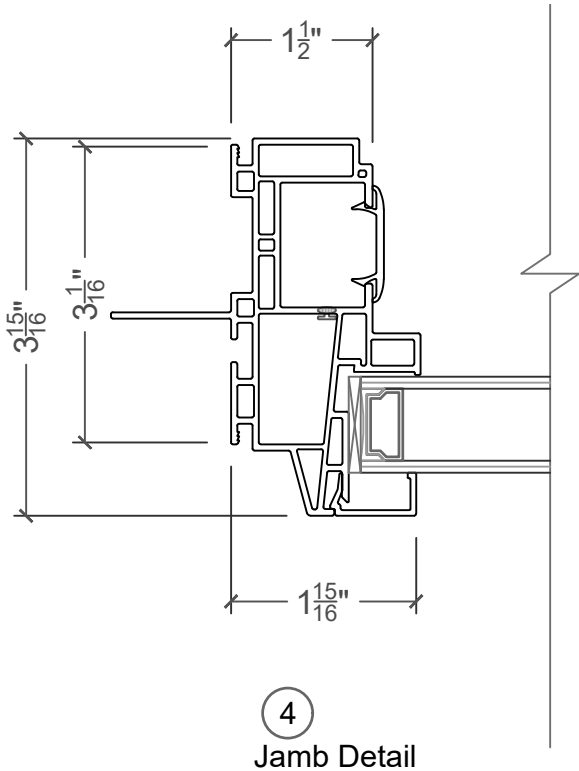

Stergis 5400 DH Series Window

1 Head Detail

4 Jamb Detail

2 Meeting Rail

3 Sill Detail

**STERGIS**  
 WINDOWS • DOORS  
 79 Walton St, Attleboro, Ma 02703  
 PH: 508.455.0661 - 1.888.STERGIS