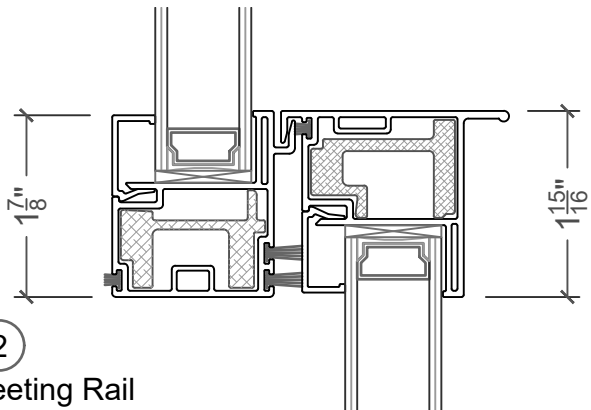

Stergis 5400 DH Series Window

1 Head Detail

4 Jamb Detail

2 Meeting Rail

3 Sill Detail

**STERGIS**  
 WINDOWS • DOORS  
 79 Walton St, Attleboro, Ma 02703  
 PH: 508.455.0661 - 1.888.STERGIS